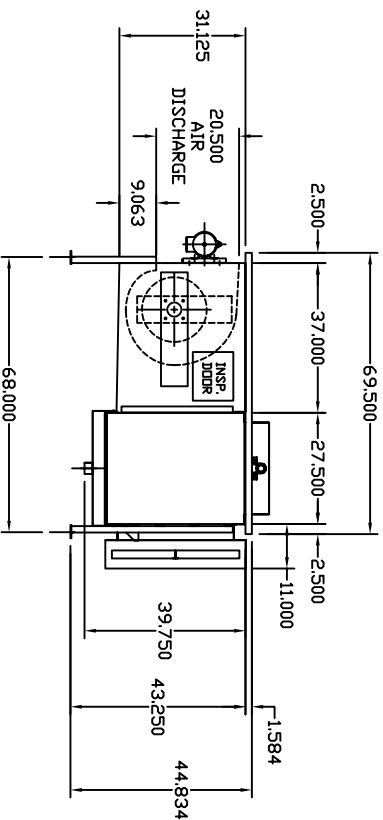

NOTE: DIMENSIONAL DRAWING FOR QUOTATION PURPOSES ONLY. DO NOT USE FOR CONSTRUCTION.

FILTER SECTION
 QTY 2 STOCK SIZE 4m2
 2 25 x 16 x 2

FILTER PLACEMENT

JOB NO.:		NO.	CHANGE DESCRIPTION	DATE	CK'D
CUSTOMER		REVISIONS			
P.O.:					
CUSTOMER NAME:					
JOB NAME:					
TAG UNIT:					
MODEL:					
ITEM NO.:					
NO. REV'D:	DATE:		DRAWN:		REV.
SHEET OF:					
TOLERANCE:					