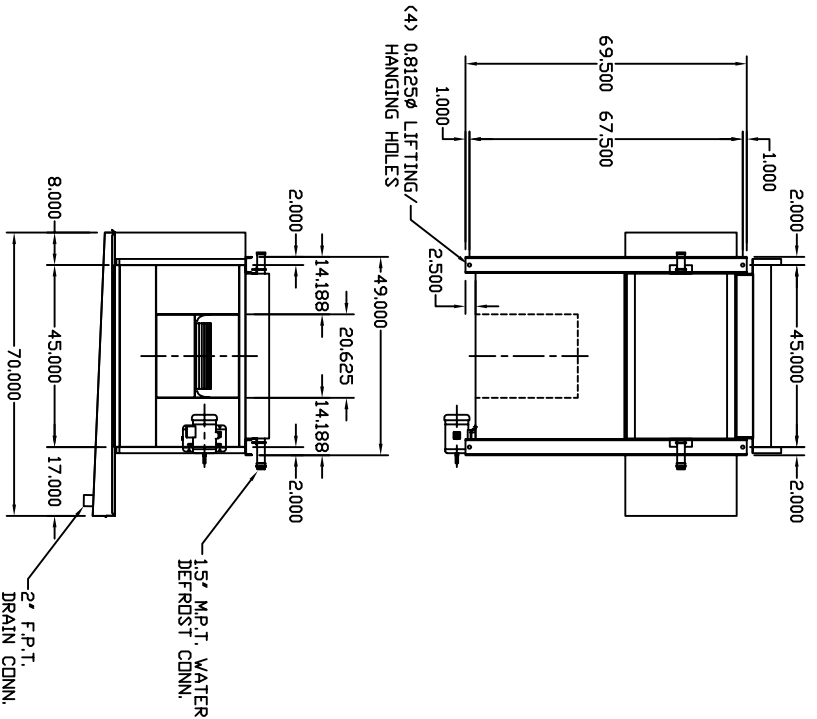

NOTE: DIMENSIONAL DRAWING FOR QUOTATION PURPOSES ONLY. DO NOT USE FOR CONSTRUCTION.

FILTER SECTION
 QTY 2 STOCK SIZE 4m2
 2 25 x 16 x 2

FILTER PLACEMENT

JOB NO.:		NO.	CHANGE DESCRIPTION	DATE	CK'D
CUSTOMER		REVISIONS			
P.O.:					
CUSTOMER NAME:					
JOB NAME:					
TAG UNIT:					
MODEL:					
ITEM NO.:					
NO. REV'D:	DATE:		DRAWN:		REV.
SHEET OF:					
TOLERANCE:					